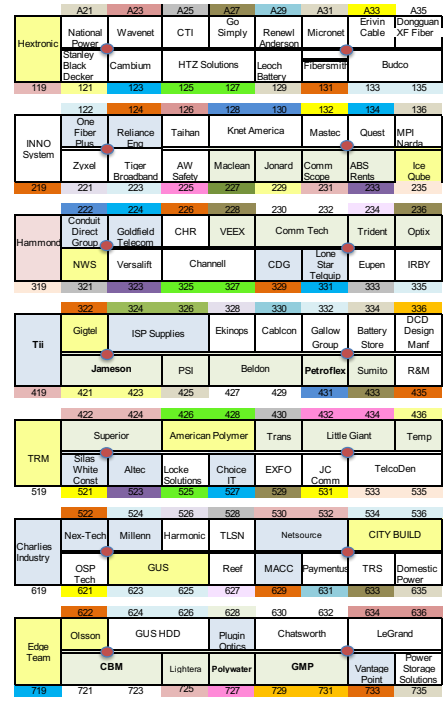

- Priority Wire & Cable 819
- Buckingham Manuf 817
- Isaburg Cabinet 816
- Western Supply 815

ENTRANCE UNIT Coffee/Break CP #5

- RADD Network 814
- Logic Network 813

- KGP 812
- Old Castle 811
- Panduit 810
- Great Lakes 809
- Graybar 808
- Complete Comm 807
- United Tel Supply 806
- Absolute Comm 805
- TSR Comm Supply 804
- Sunrise Telecom 803
- Condux 802

RESTROOMS

- 716 718 720 722 724 726 728 730 732 734 736 738
- Calix SMART OPTICS Quanta PURPLE WAVE Milwaukee Tool Enersys Locke Solutions Ntst Triumph CP #2

CP #3

- Destiny Solution 915
- Fiber Optics 914
- Ocatus 913
- Sanbor 912
- VoltAire 911
- CCS 910
- New Venture 908
- Holter Bros 906
- Contrand 907
- Water Drain 906
- Mdex 906
- GCP Tech 904
- Allied Bolt 903
- Cable South 902
- GCG 901