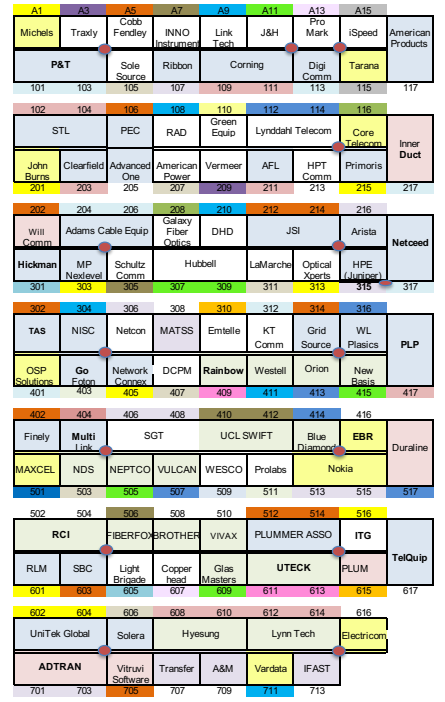

- Priority Wire & Cable 819
- Buckingham Manuf 817
- Isaburg Cabinet 816
- Western Supply 815

ENTRANCE UNIT Coffee/Break CP #5

- RADD Network 814
- Logic Network 813

- KGP 812
- Old Castle 811
- Panduit 810
- Great Lakes 809
- Graybar 808
- Complete Comm 807
- United Tel Supply 806
- Absolute Comm 805
- TSR Comm Supply 804
- Sunrise Telecom 803
- Condux 802

RESTROOMS

- 716 718 720 722 724 726 728 730 732 734 736 738
- Calix SMART OPTICS Quanta PURPLE WAVE Milwaukee Tool Enersys Locke Solutions Ntst Triumph CP #2

CP #3

- Destiny Solution 915
- Fiber Optics 914
- Ocatus 913
- Sanbor 912
- VoltAire 911
- CCS 910
- New Venture 908
- Holter Bros 906
- Contrand 907
- Water Drain 906
- Mdex 906
- GCP Tech 904
- Allied Bolt 903
- Cable South 902
- GCG 901