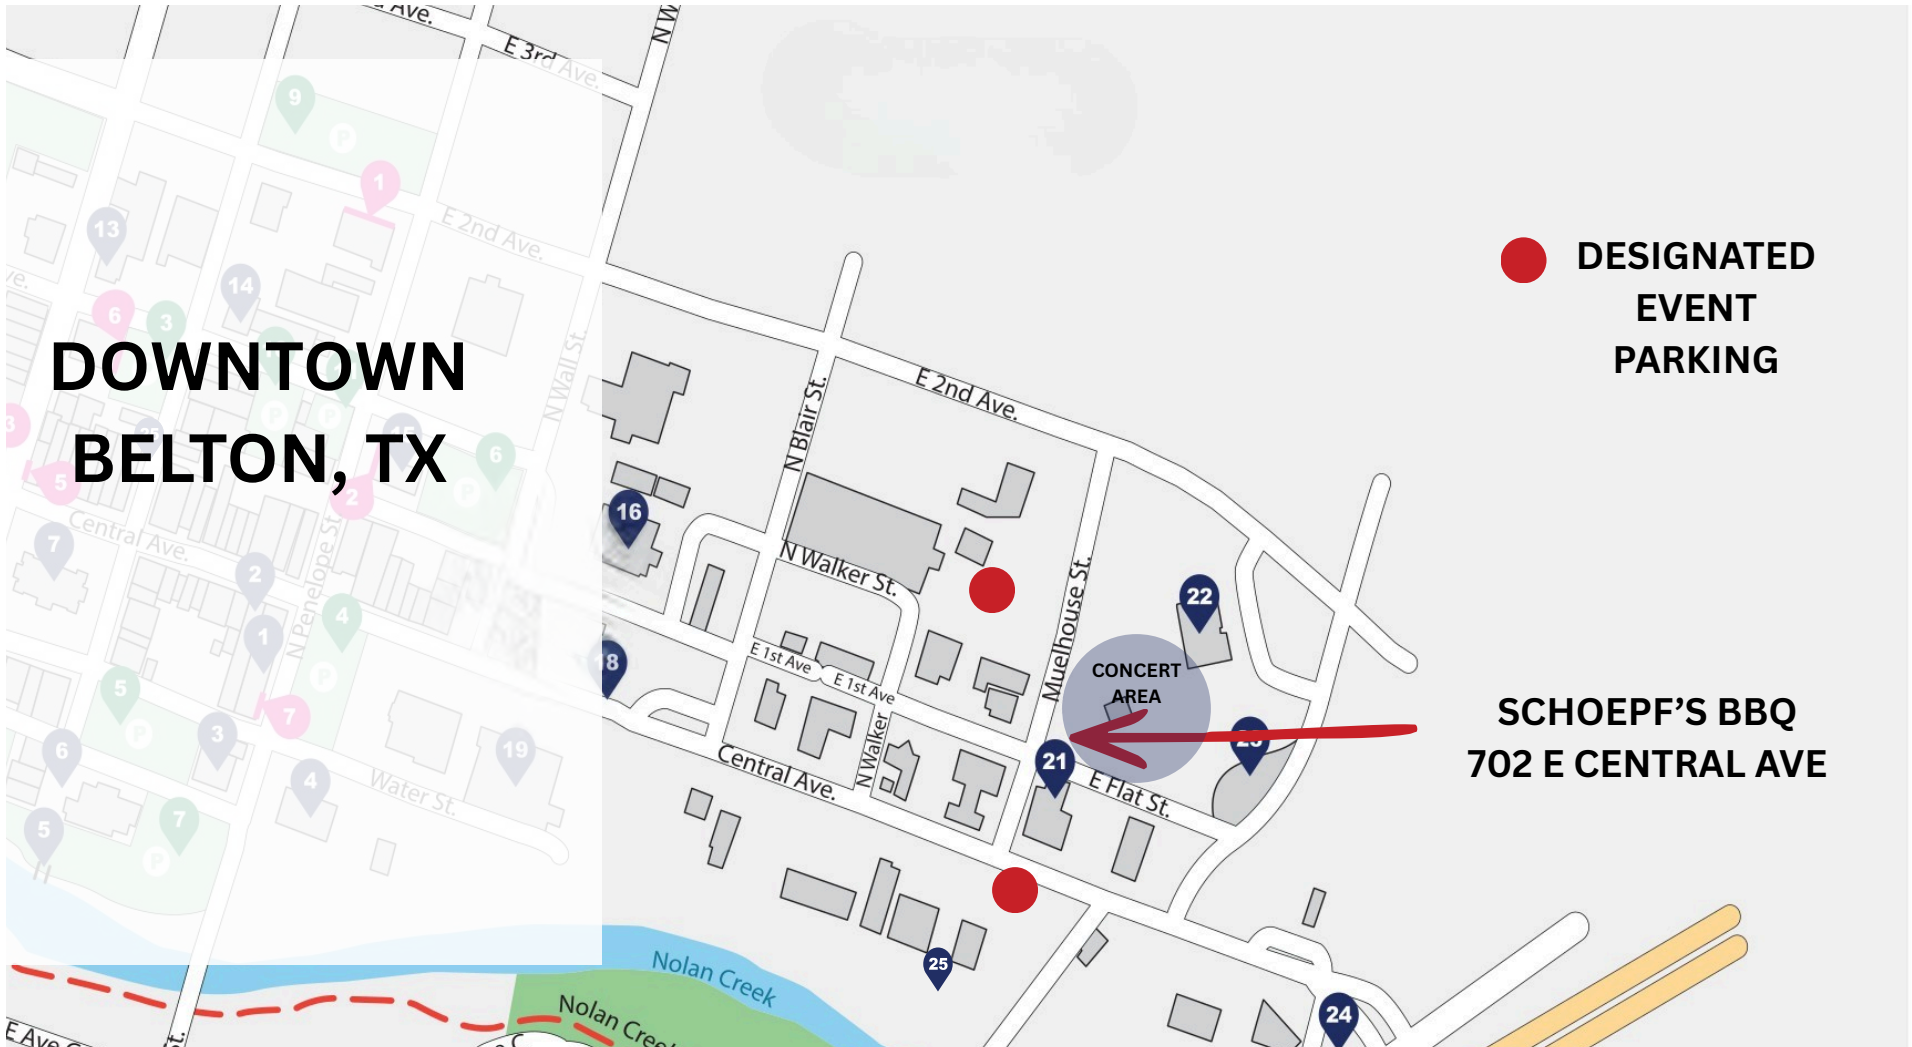

# EVENT PARKING AT SCHOEPF'S BBQ

● DESIGNATED  
EVENT  
PARKING

SCHOEPF'S BBQ  
702 E CENTRAL AVE